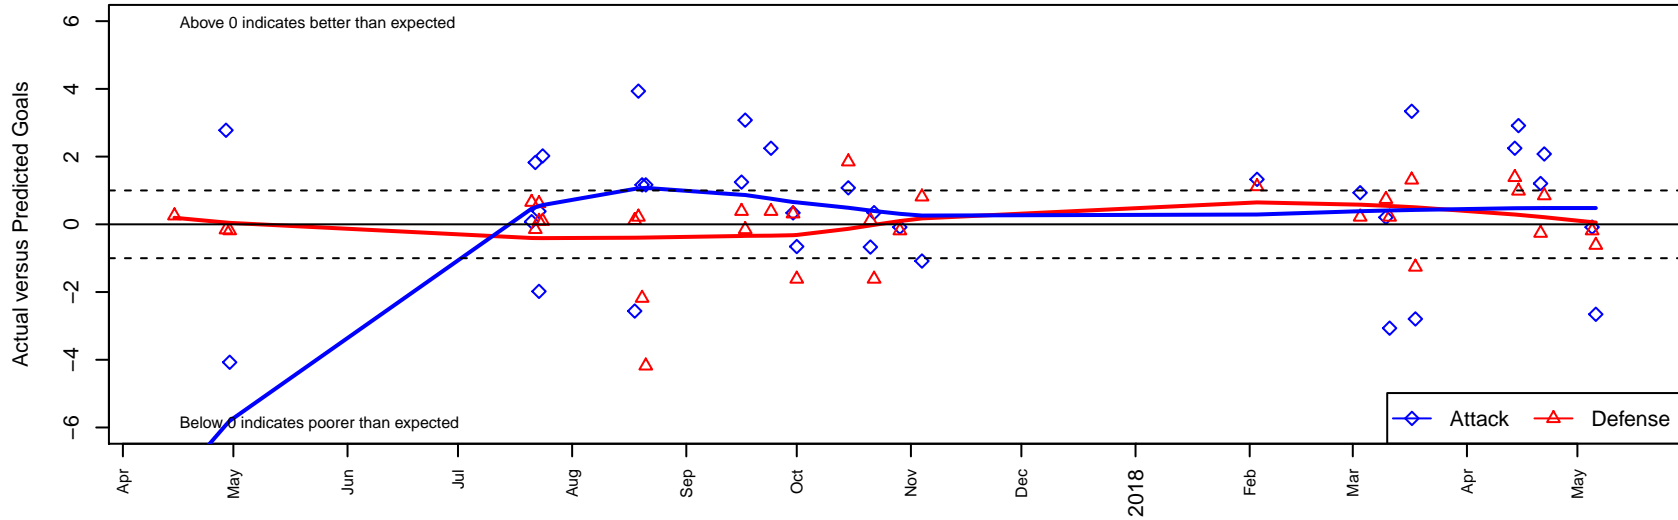

3 Rivers Black B05

3 Rivers SC
 Pasco, WA
 B05 total strength=1374
 attack=11.56 defense=4.62
 fall league = RCL B05 Div 1

alt names used:
 3RSC B05 BLACK (WA)
 3RSC B05 RCL Black
 3RSC B05 BLACK (WA)
 3RSC B05 RCL Black

Venues played:
 2016 WYS Presidents Cup B05 Division 1
 2017 Nike Crossfire Challenge Gold Group U13
 2017 Bigfoot Gold U13
 2017 RCL B05 Div 1
 2017 WYS Championship B05

3 Rivers Black B05
 Dots are actual minus expected GF (blue circles) and GA (red triangles).
 Blue line is smoothed change in attack strength. Red is smoothed change in defense strength.

**attack and defense variance (black dot)
relative to other teams
and top 10 in region**

**attack and defense rating
relative to others at age
and all opponents in last 13 months**

Performance relative to 13 month average