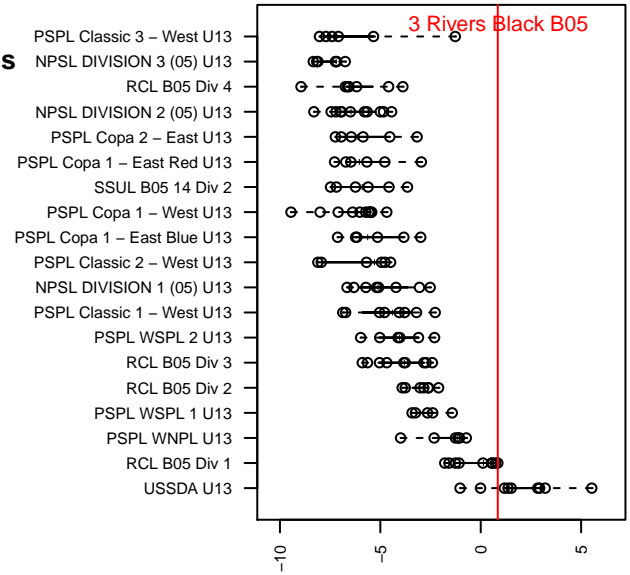

3 Rivers Black B05

3 Rivers SC
 Pasco, WA
 B05 total strength=1374
 attack=11.56 defense=4.62
 fall league = RCL B05 Div 1

alt names used:
 3RSC B05 BLACK (WA)
 3RSC B05 RCL Black
 3RSC B05 BLACK (WA)
 3RSC B05 RCL Black

Venues played:
 2016 WYS Presidents Cup B05 Division 1
 2017 Nike Crossfire Challenge Gold Group U13
 2017 Bigfoot Gold U13
 2017 RCL B05 Div 1
 2017 WYS Championship B05

3 Rivers Black B05
 Dots are actual minus expected GF (blue circles) and GA (red triangles).
 Blue line is smoothed change in attack strength. Red is smoothed change in defense strength.

**attack and defense variance (black dot)
relative to other teams
and top 10 in region**

**attack and defense rating
relative to others at age
and all opponents in last 13 months**

Performance relative to 13 month average