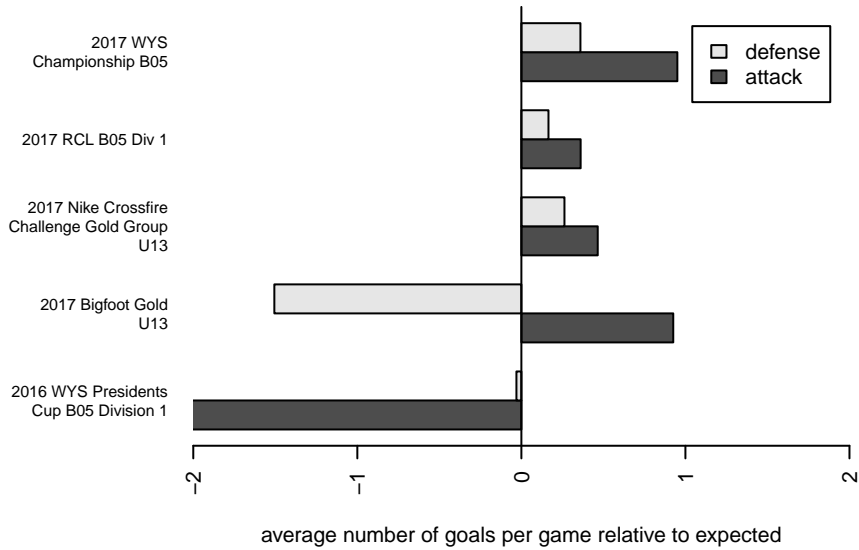

3 Rivers Black B05

3 Rivers SC
 Pasco, WA
 B05 total strength=1374
 attack=11.56 defense=4.62
 fall league = RCL B05 Div 1

alt names used:
 3RSC B05 BLACK (WA)
 3RSC B05 RCL Black
 3RSC B05 BLACK (WA)
 3RSC B05 RCL Black

Venues played:
 2016 WYS Presidents Cup B05 Division 1
 2017 Nike Crossfire Challenge Gold Group U13
 2017 Bigfoot Gold U13
 2017 RCL B05 Div 1
 2017 WYS Championship B05

3 Rivers Black B05
 Dots are actual minus expected GF (blue circles) and GA (red triangles).
 Blue line is smoothed change in attack strength. Red is smoothed change in defense strength.

**attack and defense variance (black dot)
relative to other teams
and top 10 in region**

**attack and defense rating
relative to others at age
and all opponents in last 13 months**

Performance relative to 13 month average